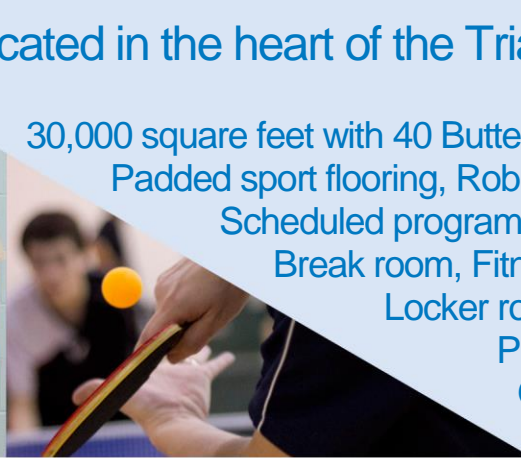

Please wear sneakers with non-marking soles. Loaner racquets and balls are available if needed.

www.triangletabletennis.com

919.388.0272

TRIANGLE TABLE TENNIS

2900 Perimeter Park Drive, Suite 200
Morrisville, NC 27560

Located in the heart of the Triangle near RDU

30,000 square feet with 40 Butterfly Centrefold tables
Padded sport flooring, Robots, Loaner racquets
Scheduled programming, Private events
Break room, Fitness room, Pro Shop
Locker rooms, Showers, Wi-fi
Professional coaching
Open 7 days a week