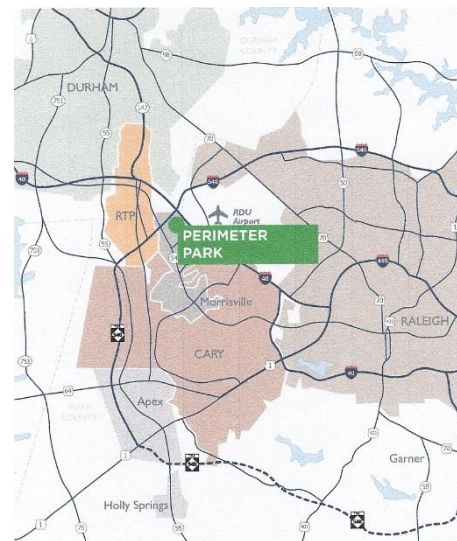

In just three short years, Triangle Table Tennis has developed a reputation for professionalism and excellence.

Appendix A: Triangle Table Tennis Location

Triangle Table Tennis has 30,000 sq. ft. of dedicated space in a centrally-located and attractive office park at 2900 Perimeter Park Drive, Suite 200, in Morrisville, NC 27560

- Benefits of this location in the Perimeter Park development:
 - Central site in the heart of the Triangle region of NC
 - Within a reasonable driving distance for most residents in the Greater Triangle area
 - Proximity to major highways supports easy navigation
 - Within 2 miles of I-540
 - Within 2 miles of I-40
 - Within 1 block of Highway 54
 - Proximity to RDU Airport (approx. 3.3 miles) and related amenities
 - Provides convenience to visitors who arrive via Raleigh Durham Airport (RDU) to participate in tournaments, training, etc.
 - Within 2 miles of over 15 hotels
 - Within 2 miles of over 50 restaurants
 - Proximity to Wake Competition Center, a multi-sport state-of-the-art competition center, which is planned to be opened in Morrisville
 - Provides potential site for shared hosting of larger competitions